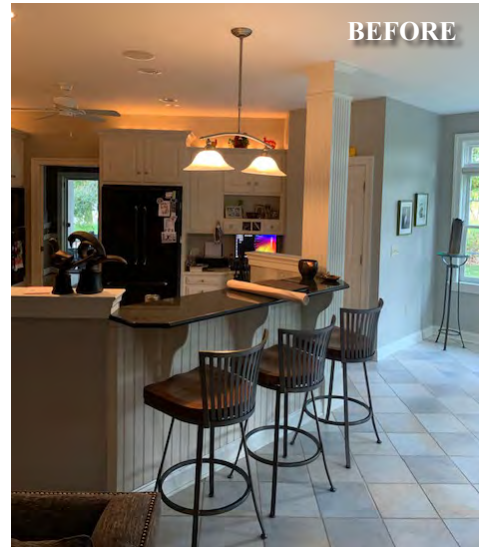

by **Amy Sensenig, CKBD**
Interior Designer
TK Building & Design

details in the cabinetry, such as wainscoting in the back of the glass cabinets, custom foot details, and paneled ends, really set the kitchen apart. A full-height Calacatta Laza quartz backsplash, provided and installed by Natural Stoneworks, adds another layer of sophistication and depth. Champagne bronze cabinetry hardware and light fixtures add the finishing touches to this beautiful kitchen.

The kitchen now flows into a brightly renovated dining room area. The original dining room was dark and featured outdated trim-work. Removal of the dark

“The minute we received our quote from TK Building & Design we knew they were the one for our project. The quote was several pages, written very clearly and concise. We knew if the quote was that detailed the project would probably go smoothly. TK provided great communication. The work crew was respectful, conscientious and at the end of every workday we knew what to expect the next day. If there was a problem, it was dealt with in a timely manner. Our project manager, Adam was outstanding. He was pleasant and communicated every step of the renovation. We could not be more pleased with our renovation.

The Homeowners